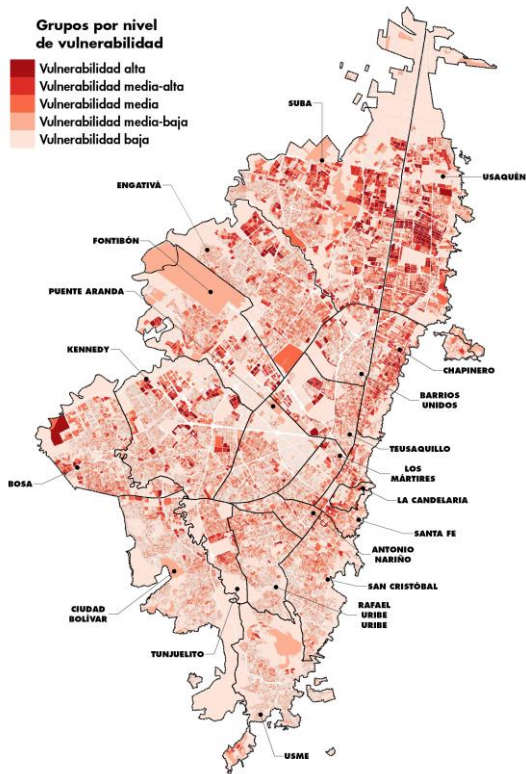

- Timely information
- Easy to use
- High level of geographical disaggregation
- Inter-institutional partnerships

Information is power, but only if people are able to access, understand and apply it

Calculation of the vulnerability index per block using demographic variables and comorbidities

Integrate different sources of official information to identify vulnerability take into account:

- Age
- Adult population in intergenerational households
- Comorbidities: Hypertension, Diabetes, Ischemic heart disease, Chronic lung disease: and Cancer.
- Overcrowding
- Access to public services

Results: Calculation of the vulnerability index per block using demographic variables and comorbidities

Geovisor – support codvid management - Demonstration

DANE
INFORMACIÓN PARA TODOS

Grupos por niveles de vulnerabilidad de fuente censal -
información a nivel manzana