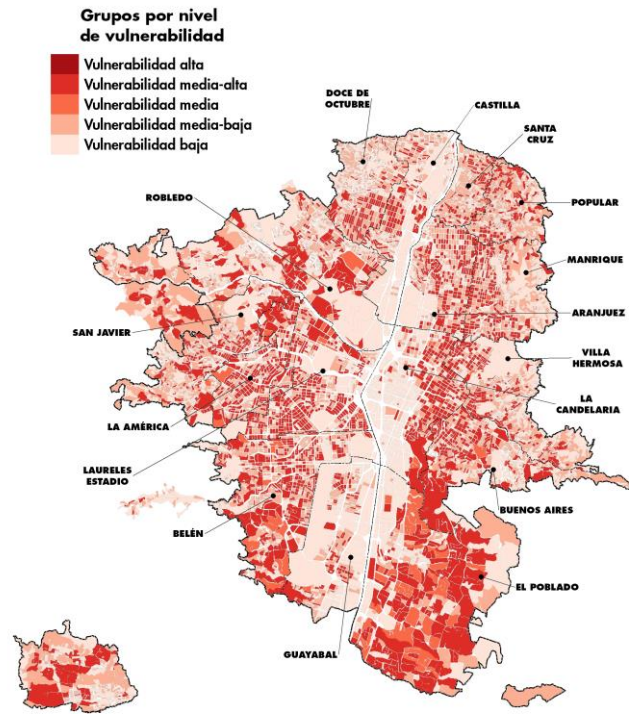

Data sharing amidst the crisis

Geovisor to support crisis management

El futuro
es de todos

Gobierno
de Colombia

Integration of Statistical and Geospatial Information for better decisions

Objective: To give statistical and geospatial information to support decisions for crisis

- Timely information
- Easy to use
- High level of geographical disaggregation
- Inter-institutional partnerships

Information is power, but only if people are able to access, understand and apply it

Calculation of the vulnerability index per block using demographic variables and comorbidities

Integrate different sources of official information to identify vulnerability take into account:

- Age
- Adult population in intergenerational households
- Comorbidities: Hypertension, Diabetes, Ischemic heart disease, Chronic lung disease: and Cancer.
- Overcrowding
- Access to public services

Results: Calculation of the vulnerability index per block using demographic variables and comorbidities

Geovisor – support codvid management - Demonstration

DANE
INFORMACIÓN PARA TODOS

Grupos por niveles de vulnerabilidad de fuente censal -
información a nivel manzana