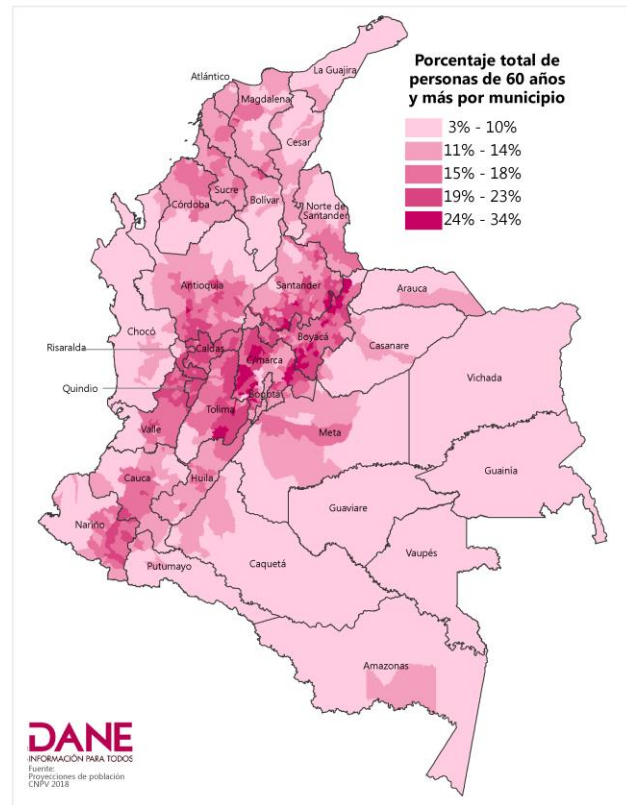

Data sharing amidst the crisis

Geovisor to support crisis management

El futuro
es de todos

Gobierno
de Colombia

Integration of Statistical and Geospatial Information for better decisions

Objective: To give statistical and geospatial information to support decisions for crisis

- Timely information
- Easy to use
- High level of geographical disaggregation
- Inter-institutional partnerships

Information is power, but only if people are able to access, understand and apply it

Calculation of the vulnerability index per block using demographic variables and comorbidities

Integrate different sources of official information to identify vulnerability take into account:

- Age
- Adult population in intergenerational households
- Comorbidities: Hypertension, Diabetes, Ischemic heart disease, Chronic lung disease: and Cancer.
- Overcrowding
- Access to public services